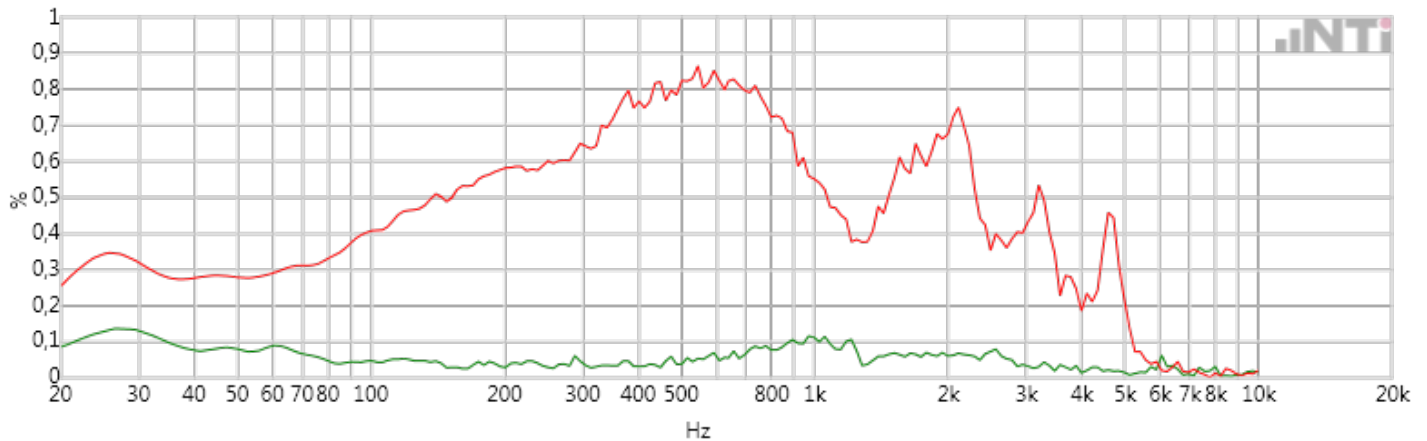

THD Measurement curve, THD @ 100 dB/SPL , @ 1kHz

Green = 7mm Sennheiser True Response® transducer, FA 500 Custom

Red = 6 balanced armature, 3-way In-ear monitor

Equipment: Coupler / Ear simulator: GRAS RA0402

THD Measurement curve, THD @ 110 dB/SPL , @ 1kHz

Green = 7mm Sennheiser True Response® transducer, FA 500 Custom

Red = 6 balanced armature, 3-way In-ear monitor

Equipment: Coupler / Ear simulator: GRAS RA0402