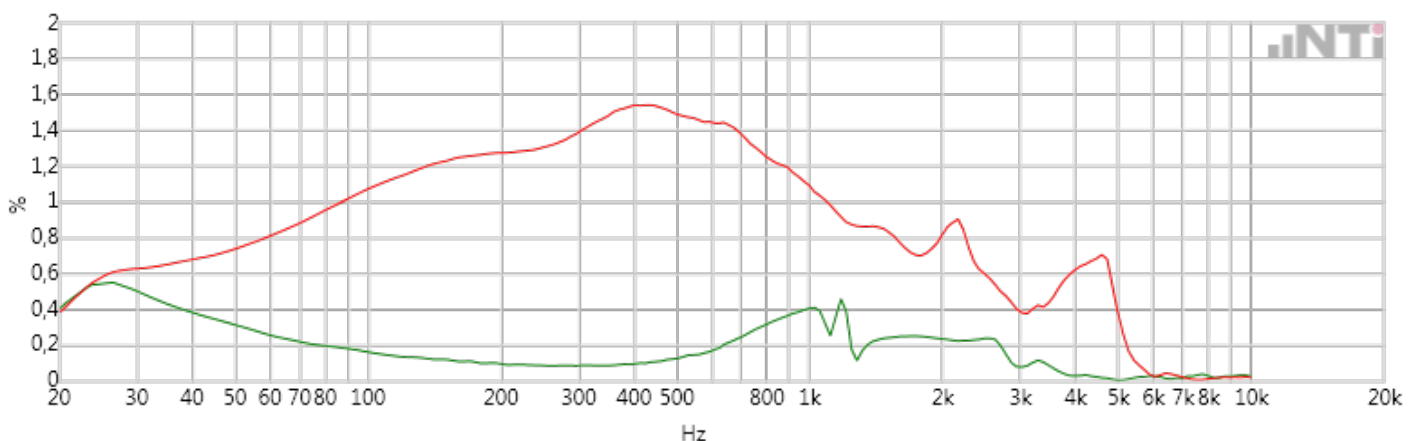

THD Measurement curve, THD @ 100 dB/SPL , @ 1kHz

Green = 7mm Sennheiser True Response® transducer, FA 500 Custom

Red = 6 balanced armature, 3-way In-ear monitor

Equipment: Coupler / Ear simulator: GRAS RA0402

THD Measurement curve, THD @ 110 dB/SPL , @ 1kHz

Green = 7mm Sennheiser True Response® transducer, FA 500 Custom

Red = 6 balanced armature, 3-way In-ear monitor

Equipment: Coupler / Ear simulator: GRAS RA0402